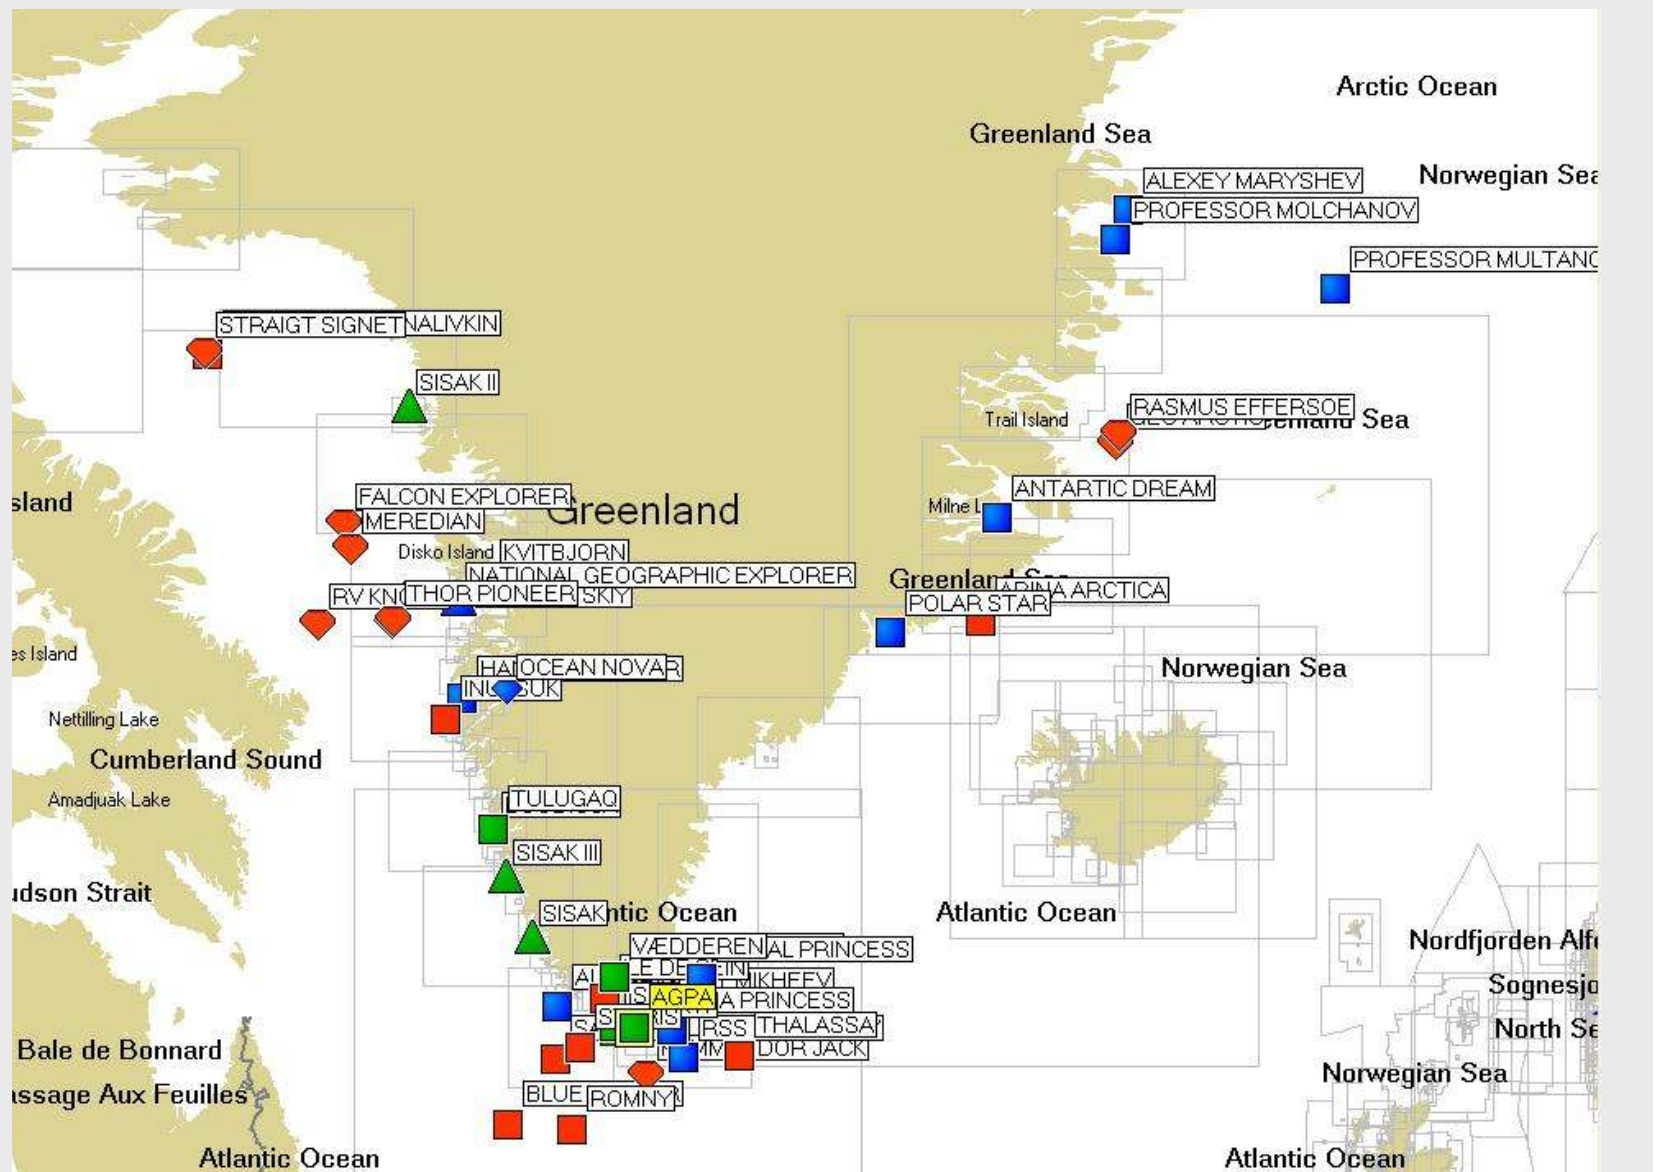

CHALLENGES

Explorations/surveys – Cruise vessels – Safety at Sea – Global warming

CRUISE VESSELS

Grand Princess – 4200 PAX

ENVIRONMENT

CHALLENGE

QUESTIONS ?